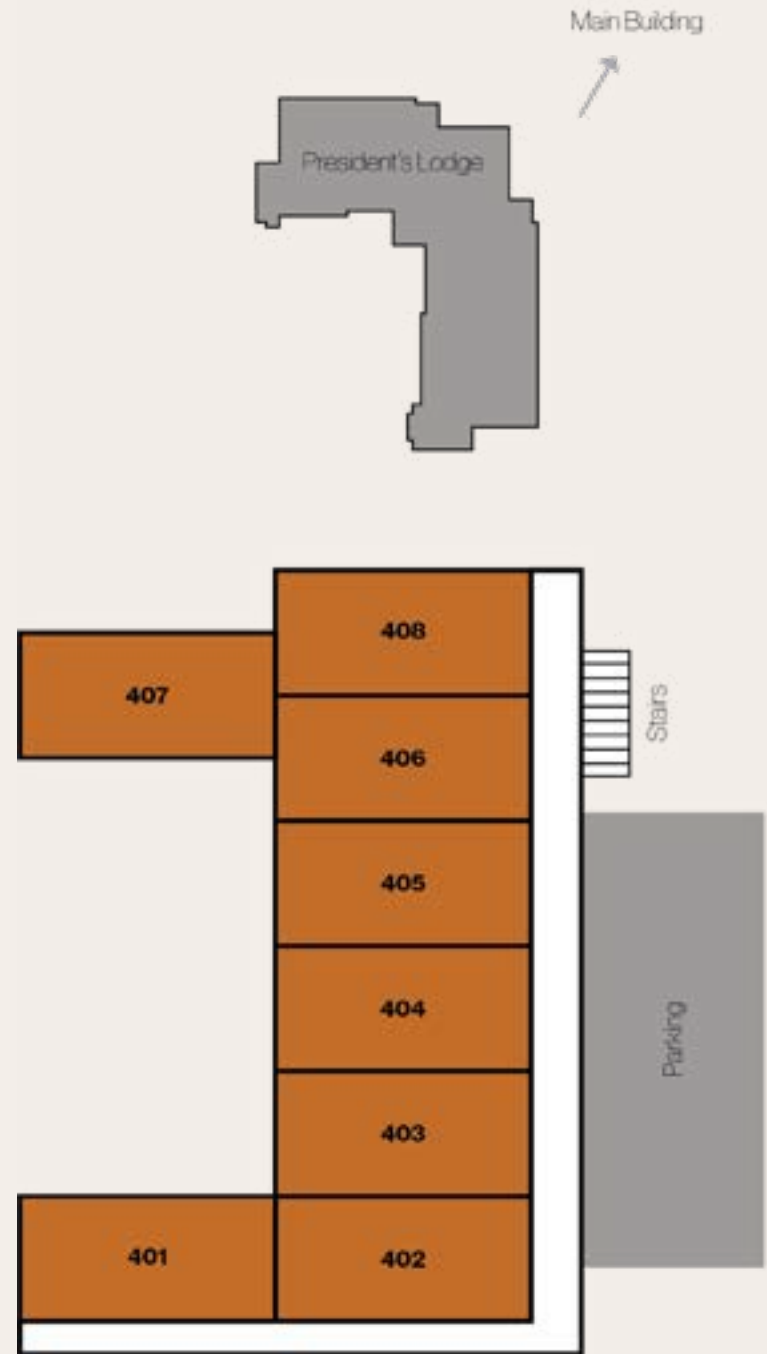

The
**Winthrop
Rockefeller Institute**
Campus Maps

Main Building

Campus Map

Guest Amenities

- 1 Legacy Gallery & Theater
- 2 Bicycles
- 3 Tennis Court
- 4 Fishing
- 5 Horseshoes
- 6 Bocce Ball
- 7 Fitness Center
- 8 Studio Overlook
- 9 The Roustabout Coffee Shop

Art Pieces

- 10 Water As Needed
- 11 Plowing The Troposphere

Walking Trail

1.9 miles - - - -

Lodging Facilities

- ➔ President's Lodge
- ➔ The Meadows
- ➔ The Orchard
- ➔ The Studio
- ➔ The Grove Apartments
- ➔ The Pines (off campus)

Meeting Spaces

- ➔ Show Barn Hall
- ➔ Rock Theater
- ➔ Petit Jean I & II
- ➔ Governor's Conference Room
- ➔ Stables

President's Lodge

The Grove Apartments

The Meadows Top Floor

The Meadows Bottom Floor

The Orchard

The Studio (Top Floor)

The Pines

House Number + Address

- 501** 388 Winrock Drive
- 502** 15 Bartlett Drive
- 503** 26 Bartlett Drive
- 504** 39 Bartlett Drive
- 505** 56 Bartlett Drive
- 506** 42 Bartlett Drive
- 507** 15 Pines Circle
- 508** 23 Pines Circle
- 509** 41 Pines Circle
- 510** 63 Pines Circle
- 511** 75 Pines Circle
- 512** 107 Pines Circle
- 513** 121 Pines Circle