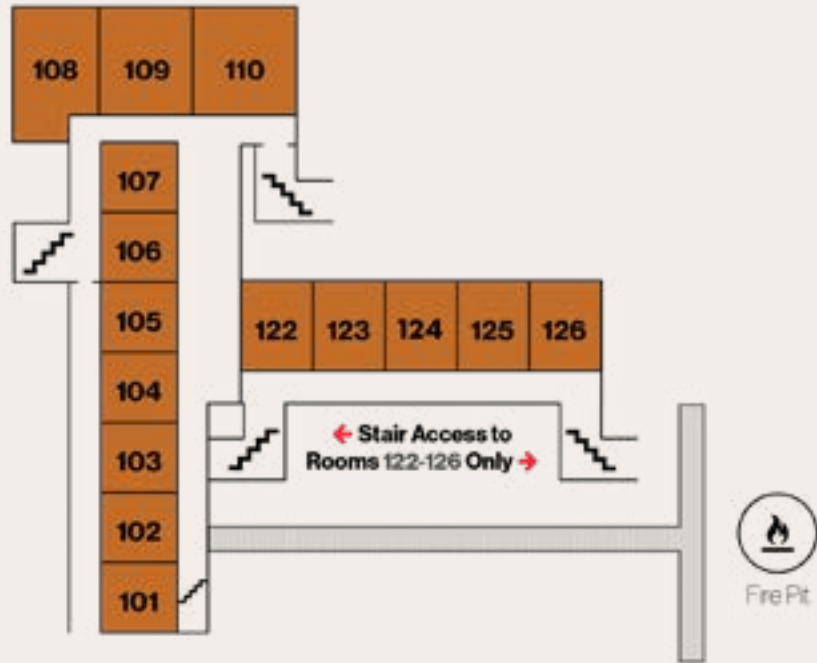

Meeting Spaces

- ➔ Show Barn Hall
- ➔ Rock Theater
- ➔ Petit Jean I & II
- ➔ Governor's Conference Room
- ➔ Stables

President's Lodge

The Grove Apartments

The Meadows Top Floor

The Meadows Bottom Floor

The Orchard

The Studio (Top Floor)

The Pines

House Number + Address

- 501** 388 Winrock Drive
- 502** 15 Bartlett Drive
- 503** 26 Bartlett Drive
- 504** 39 Bartlett Drive
- 505** 56 Bartlett Drive
- 506** 42 Bartlett Drive
- 507** 15 Pines Circle
- 508** 23 Pines Circle
- 509** 41 Pines Circle
- 510** 63 Pines Circle
- 511** 75 Pines Circle
- 512** 107 Pines Circle
- 513** 121 Pines Circle