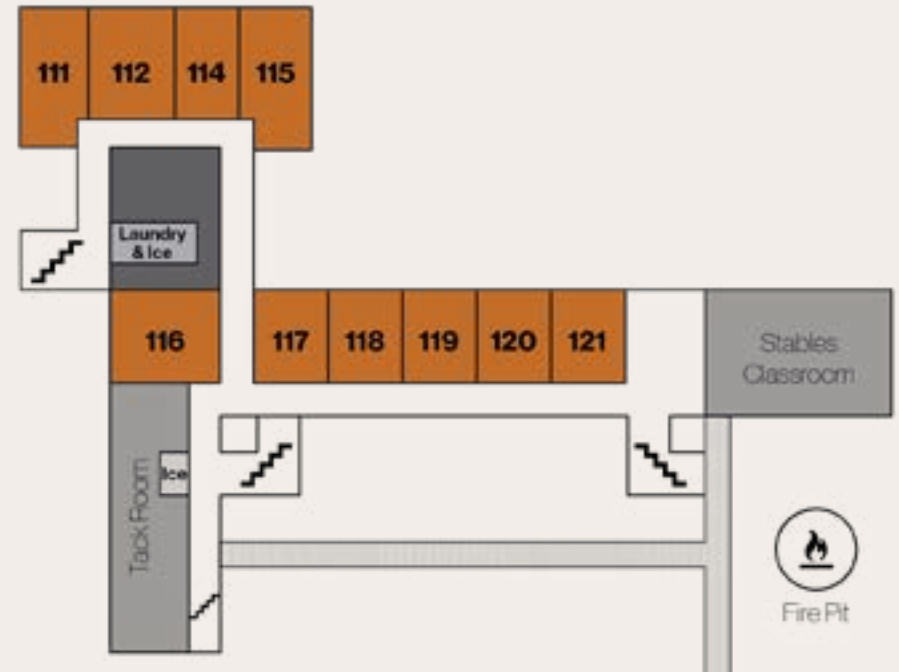

Meeting Spaces

- ➔ Show Barn Hall
- ➔ Rock Theater
- ➔ Petit Jean I & II
- ➔ Governor's Conference Room
- ➔ Stables

President's Lodge

The Grove Apartments

The Meadows Top Floor

The Meadows Bottom Floor

The Orchard

The Studio (Top Floor)

The Pines

House Number + Address

- 501** 388 Winrock Drive
- 502** 15 Bartlett Drive
- 503** 26 Bartlett Drive
- 504** 39 Bartlett Drive
- 505** 56 Bartlett Drive
- 506** 42 Bartlett Drive
- 507** 15 Pines Circle
- 508** 23 Pines Circle
- 509** 41 Pines Circle
- 510** 63 Pines Circle
- 511** 75 Pines Circle
- 512** 107 Pines Circle
- 513** 121 Pines Circle