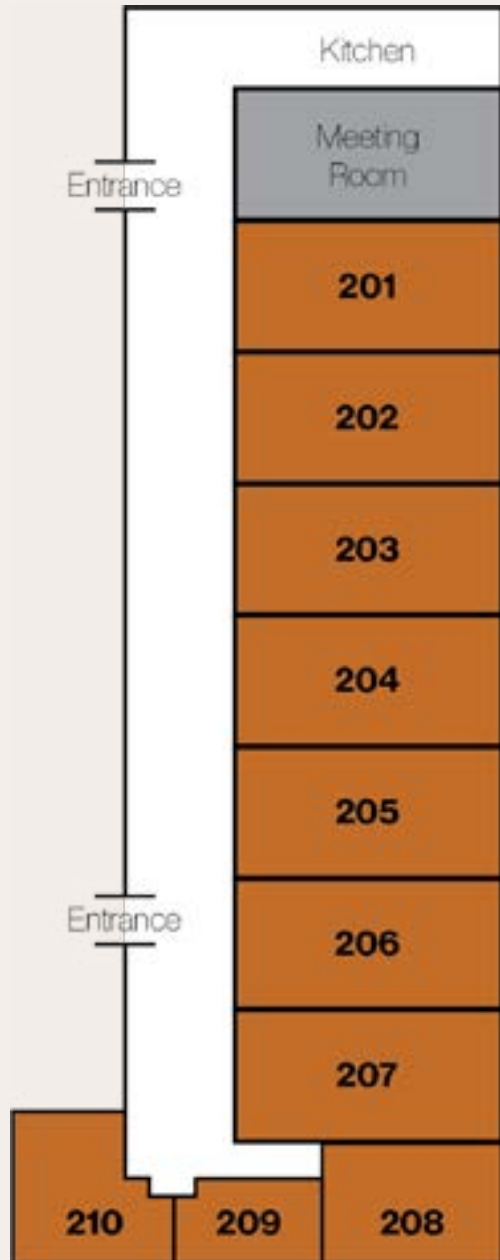

The
**Winthrop
Rockefeller Institute**
Campus Maps

Main Building

Campus Map

Guest Amenities

- 1 Legacy Gallery & Theater
- 2 Bicycles
- 3 Tennis Court
- 4 Fishing
- 5 Horseshoes
- 6 Bocce Ball
- 7 Fitness Center
- 8 Studio Overlook
- 9 The Roustabout Coffee Shop

Art Pieces

- 10 Water As Needed
- 11 Plowing The Troposphere

Walking Trail

1.9 miles - - - -

Lodging Facilities

- ➔ President's Lodge
- ➔ The Meadows
- ➔ The Orchard
- ➔ The Studio
- ➔ The Grove Apartments
- ➔ The Pines (off campus)

Meeting Spaces

- ➔ Show Barn Hall
- ➔ Rock Theater
- ➔ Petit Jean I & II
- ➔ Governor's Conference Room
- ➔ Stables

President's Lodge

The Grove Apartments

The Meadows Top Floor

The Meadows Bottom Floor

The Orchard

The Studio (Top Floor)

The Pines

House Number + Address

- 501** 388 Winrock Drive
- 502** 15 Bartlett Drive
- 503** 26 Bartlett Drive
- 504** 39 Bartlett Drive
- 505** 56 Bartlett Drive
- 506** 42 Bartlett Drive
- 507** 15 Pines Circle
- 508** 23 Pines Circle
- 509** 41 Pines Circle
- 510** 63 Pines Circle
- 511** 75 Pines Circle
- 512** 107 Pines Circle
- 513** 121 Pines Circle