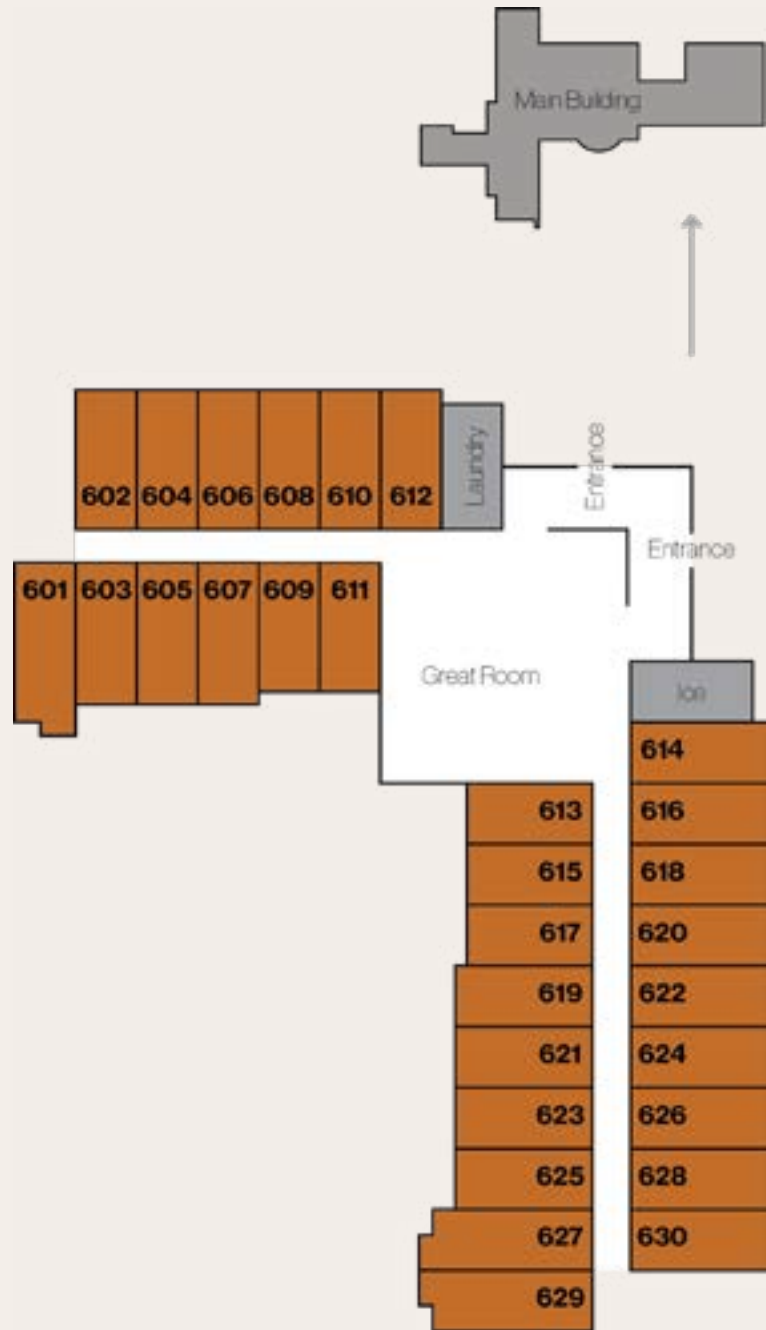

The
**Winthrop
Rockefeller Institute**
Campus Maps

Main Building

Campus Map

Guest Amenities

- 1 Legacy Gallery & Theater
- 2 Bicycles
- 3 Tennis Court
- 4 Fishing
- 5 Horseshoes
- 6 Bocce Ball
- 7 Fitness Center
- 8 Studio Overlook
- 9 The Roustabout Coffee Shop

Art Pieces

- 10 Water As Needed
- 11 Plowing The Troposphere

Walking Trail

1.9 miles - - - -

Lodging Facilities

- ➔ President's Lodge
- ➔ The Meadows
- ➔ The Orchard
- ➔ The Studio
- ➔ The Grove Apartments
- ➔ The Pines (off campus)

Meeting Spaces

- ➔ Show Barn Hall
- ➔ Rock Theater
- ➔ Petit Jean I & II
- ➔ Governor's Conference Room
- ➔ Stables

President's Lodge

The Grove Apartments

The Meadows Top Floor

The Meadows Bottom Floor

The Orchard

The Studio (Top Floor)

The Pines

House Number + Address

- 501** 388 Winrock Drive
- 502** 15 Bartlett Drive
- 503** 26 Bartlett Drive
- 504** 39 Bartlett Drive
- 505** 56 Bartlett Drive
- 506** 42 Bartlett Drive
- 507** 15 Pines Circle
- 508** 23 Pines Circle
- 509** 41 Pines Circle
- 510** 63 Pines Circle
- 511** 75 Pines Circle
- 512** 107 Pines Circle
- 513** 121 Pines Circle