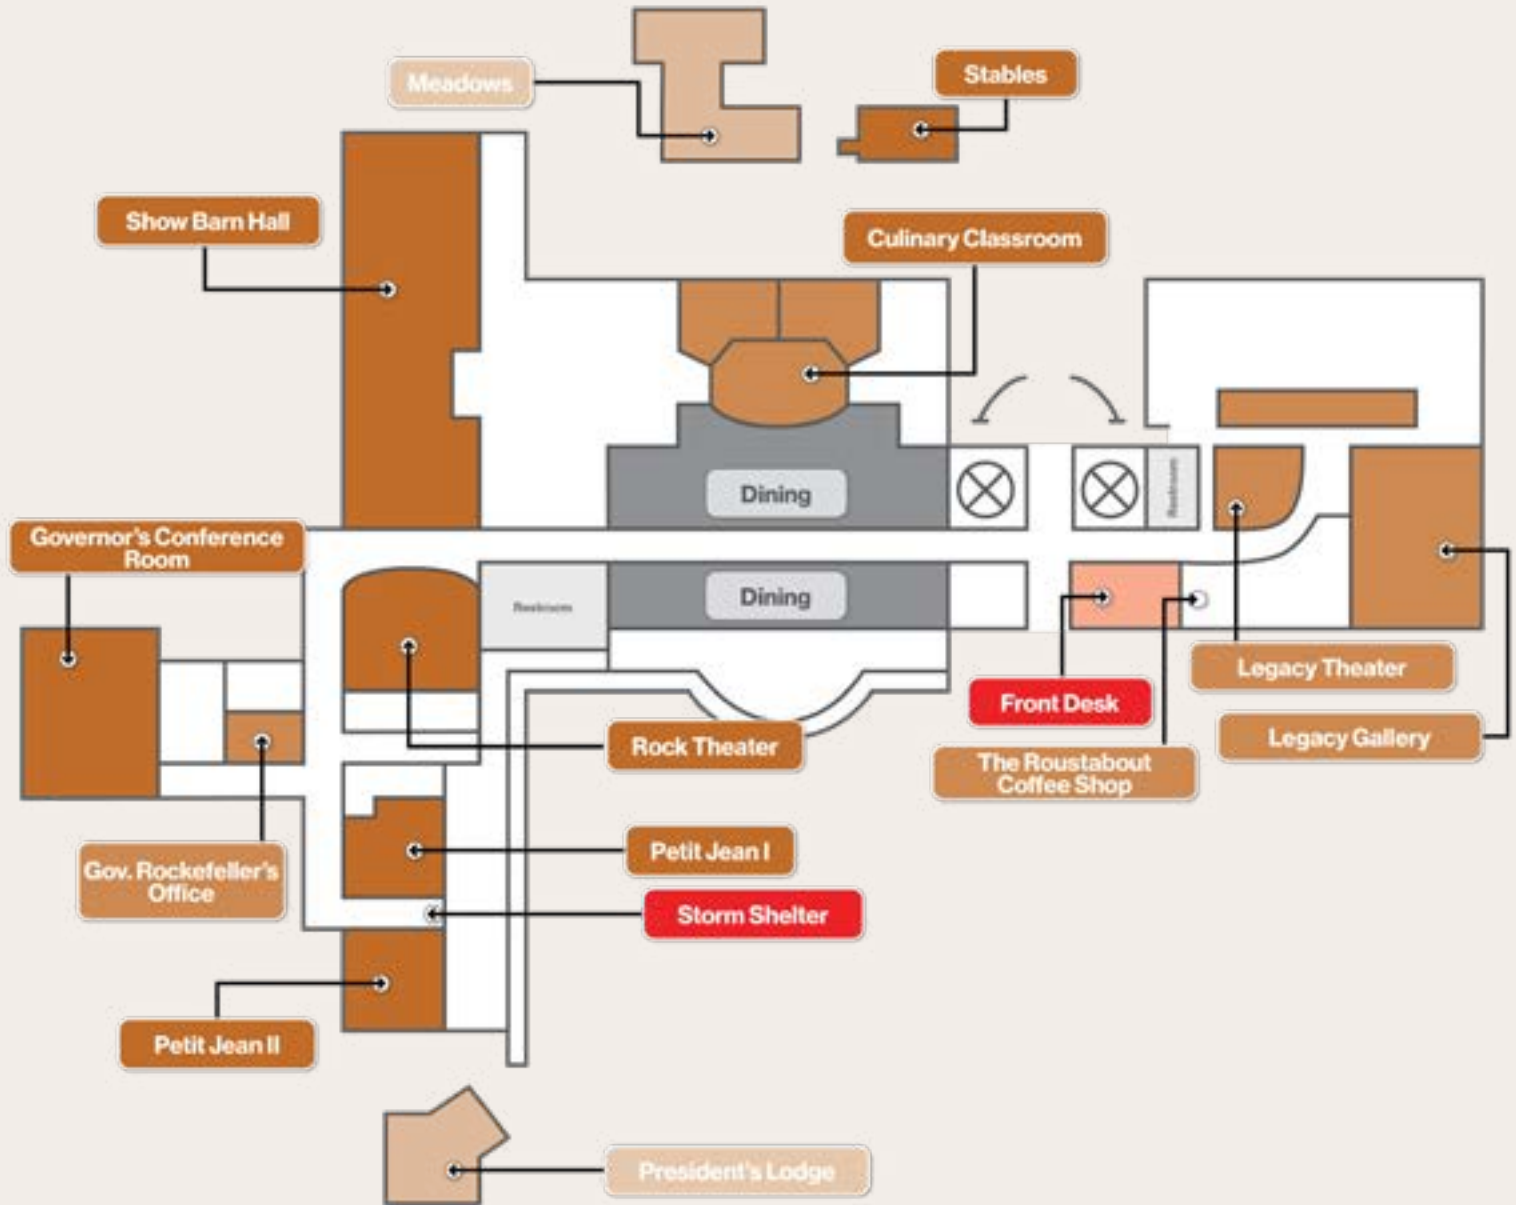

The
**Winthrop
Rockefeller Institute**
Campus Maps

Main Building

Campus Map

Guest Amenities

- 1 Legacy Gallery & Theater
- 2 Bicycles
- 3 Tennis Court
- 4 Fishing
- 5 Horseshoes
- 6 Bocce Ball
- 7 Fitness Center
- 8 Studio Overlook
- 9 The Roustabout Coffee Shop

Art Pieces

- 10 Water As Needed
- 11 Plowing The Troposphere

Walking Trail

1.9 miles - - - -

Lodging Facilities

- ➔ President's Lodge
- ➔ The Meadows
- ➔ The Orchard
- ➔ The Studio
- ➔ The Grove Apartments
- ➔ The Pines (off campus)

Meeting Spaces

- ➔ Show Barn Hall
- ➔ Rock Theater
- ➔ Petit Jean I & II
- ➔ Governor's Conference Room
- ➔ Stables

President's Lodge

The Grove Apartments

The Meadows Top Floor

The Meadows Bottom Floor

The Orchard

The Studio (Top Floor)

The Pines

House Number + Address

- 501** 388 Winrock Drive
- 502** 15 Bartlett Drive
- 503** 26 Bartlett Drive
- 504** 39 Bartlett Drive
- 505** 56 Bartlett Drive
- 506** 42 Bartlett Drive
- 507** 15 Pines Circle
- 508** 23 Pines Circle
- 509** 41 Pines Circle
- 510** 63 Pines Circle
- 511** 75 Pines Circle
- 512** 107 Pines Circle
- 513** 121 Pines Circle