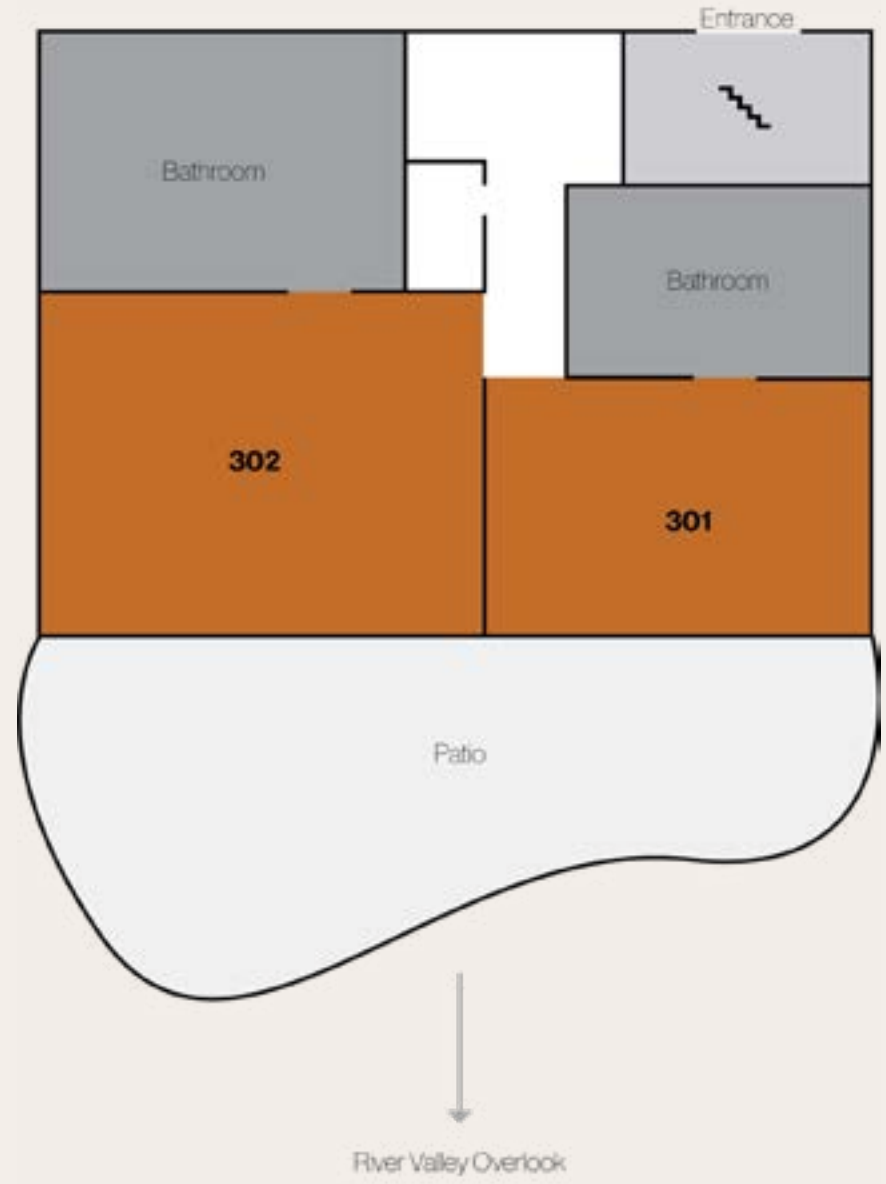

Art Pieces

- 10 Water As Needed
- 11 Plowing The Troposphere

Walking Trail

1.9 miles - - - -

Lodging Facilities

- ➔ President's Lodge
- ➔ The Meadows
- ➔ The Orchard
- ➔ The Studio
- ➔ The Grove Apartments
- ➔ The Pines (off campus)

Meeting Spaces

- ➔ Show Barn Hall
- ➔ Rock Theater
- ➔ Petit Jean I & II
- ➔ Governor's Conference Room
- ➔ Stables

President's Lodge

The Grove Apartments

The Meadows Top Floor

The Meadows Bottom Floor

The Orchard

The Studio (Top Floor)

The Pines

House Number + Address

- 501** 388 Winrock Drive
- 502** 15 Bartlett Drive
- 503** 26 Bartlett Drive
- 504** 39 Bartlett Drive
- 505** 56 Bartlett Drive
- 506** 42 Bartlett Drive
- 507** 15 Pines Circle
- 508** 23 Pines Circle
- 509** 41 Pines Circle
- 510** 63 Pines Circle
- 511** 75 Pines Circle
- 512** 107 Pines Circle
- 513** 121 Pines Circle