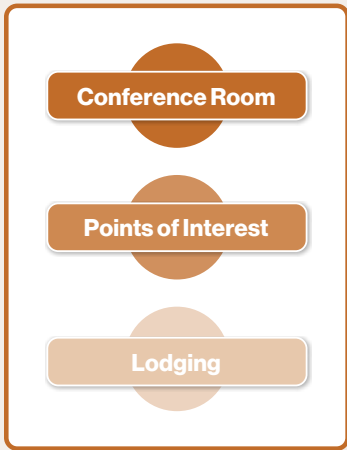

The
**Winthrop
Rockefeller Institute**
Campus Maps

Main Building

Campus Map

Guest Amenities

- 1 Legacy Gallery & Theater
- 2 Bicycles
- 3 Tennis Court
- 4 Fishing
- 5 Horseshoes
- 6 Bocce Ball
- 7 Fitness Center
- 8 Studio Overlook
- 9 The Roustabout Coffee Shop

Meeting Spaces

- ➔ Show Barn Hall
- ➔ Rock Theater
- ➔ Petit Jean I & II
- ➔ Governor's Conference Room
- ➔ Stables

President's Lodge

The Grove Apartments

The Meadows Top Floor

The Meadows Bottom Floor

The Orchard